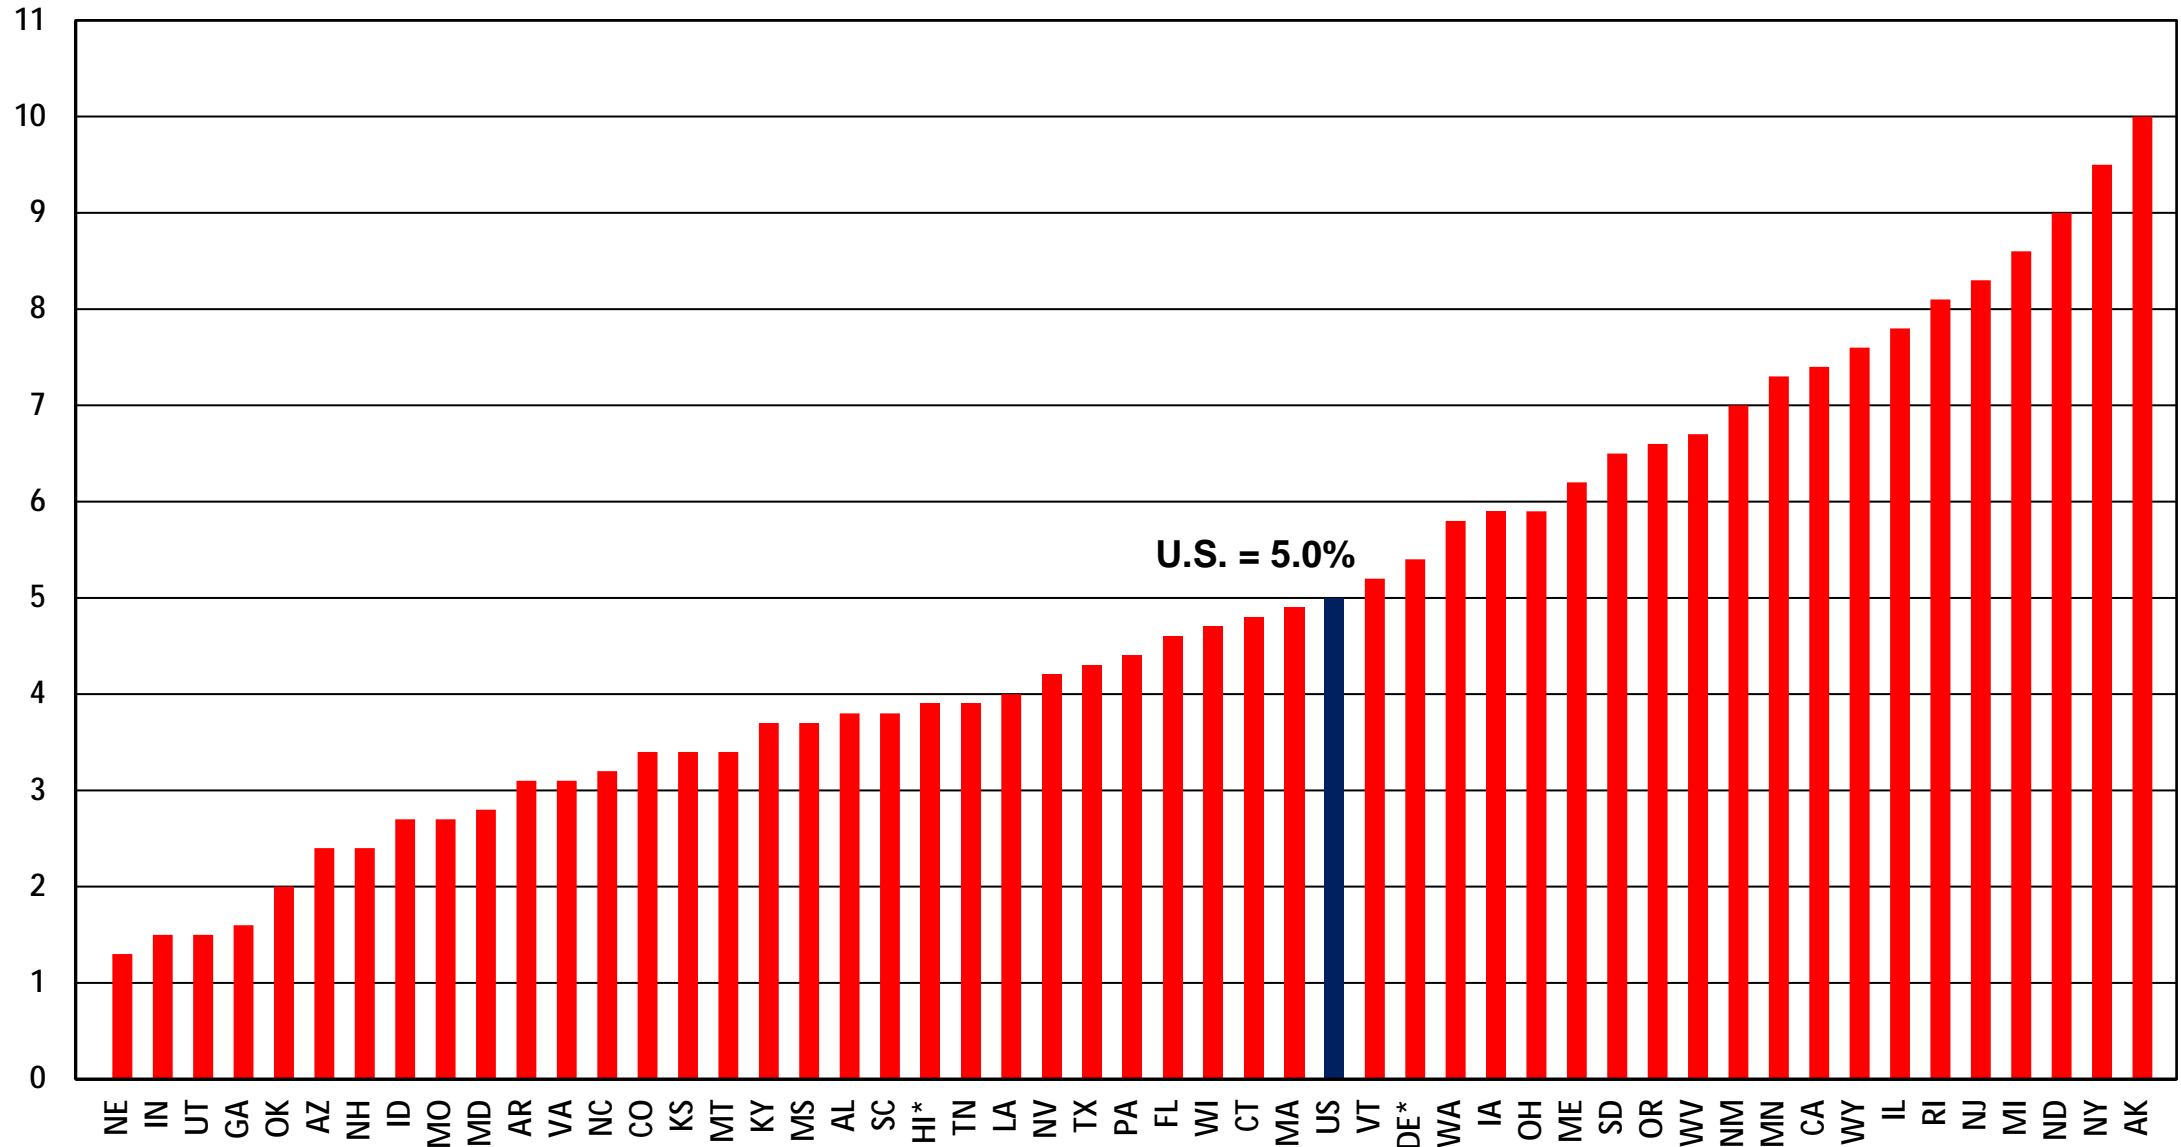

December 2021 Estimated NSA State Construction Unemployment Rates

* Unemployment Rate is for Construction + Mining + Logging

Associated Builders and Contractors, Markstein Advisors